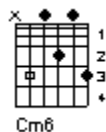

# Revive Me

by Dave Messenger

Intro: F C Dm7 C Bb F C F

C Dm7 C Bb F C F  
Well I'm tired, and I'm thirsty Lord, Come and fill me  
C Dm7 C Bb  
I don't have strength to praise You now  
F C C# Bb Dm Cm6  
Come revive me, revive me  
Bb F Bb C-F Bb F  
Come revive me, and let me see the light above.

C Dm F  
\*Let me see the light above, let me see the light above  
Bb F G C  
Allow my eyes to see Your face and Your amazing love  
Dm F  
Let me see the light above, let me see the light above  
Bb F Gm7-Bb F Bb F  
Free me from the doubt and fear, my life has been full of