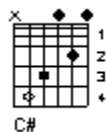

# Revive Me

by Dave Messenger

Intro: F C Dm7 C Bb F C F

C Dm7 C Bb F C F  
Well I'm tired, and I'm thirsty Lord, Come and fill me  
C Dm7 C Bb  
I don't have strength to praise You now  
F C C# Bb Dm Cm6  
Come revive me, revive me  
Bb F Bb C-F Bb F  
Come revive me, and let me see the light above.

C Dm F  
\*Let me see the light above, let me see the light above  
Bb F G C  
Allow my eyes to see Your face and Your amazing love  
Dm F  
Let me see the light above, let me see the light above  
Bb F Gm7-Bb F Bb F  
Free me from the doubt and fear, my life has been full of